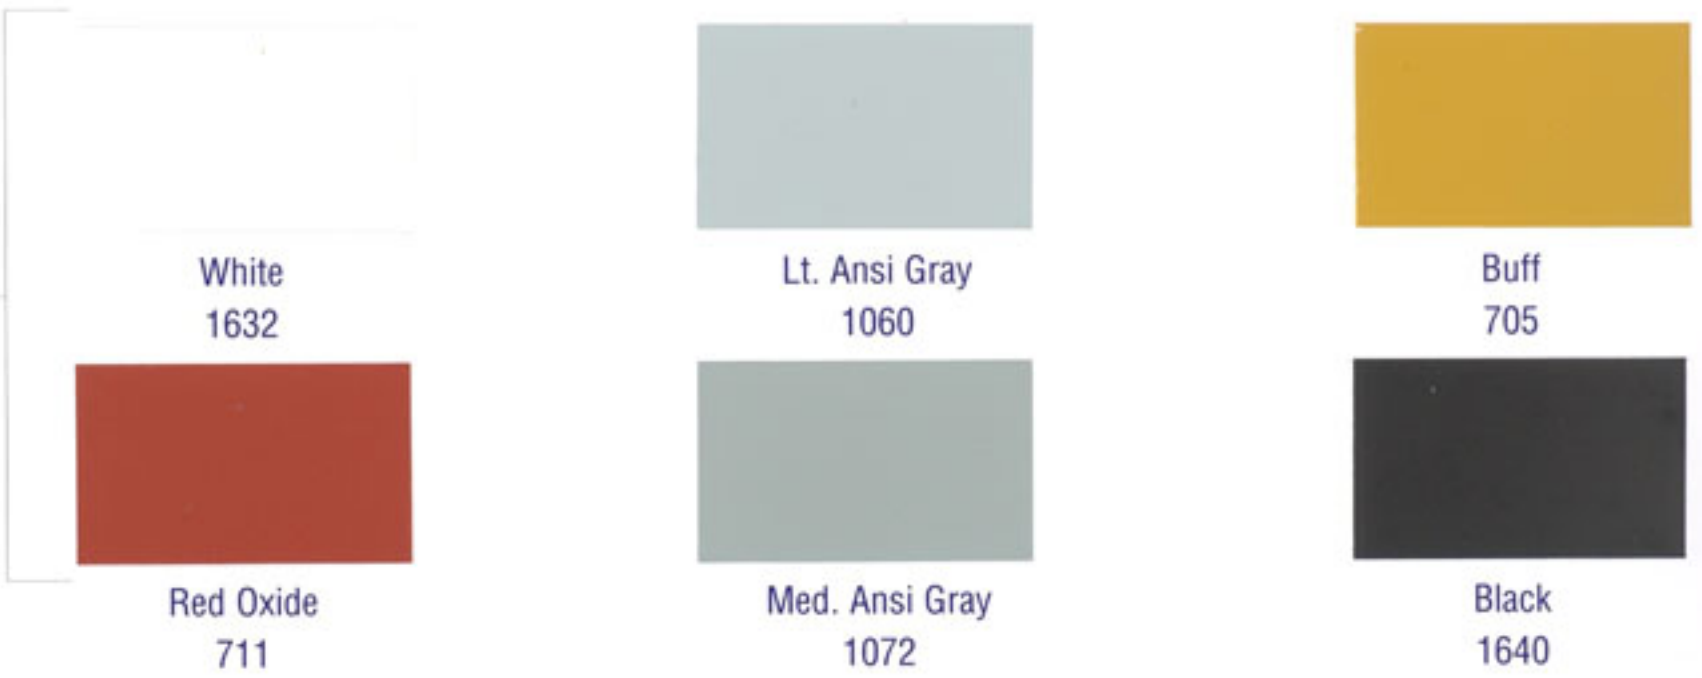

COLOR CHARTS

Please note that colors viewed here may vary in appearance due to monitor quality and/or settings. In addition, printing this color chart may not provide accurate representations because of differences in printer quality and/or settings.

Note: Select Popular Custom Mix Colors are available in Factory Package. See insert for availability information.

Popular Custom Mix Colors

				
Gray 1366	Gray 3714	Gray Q1000	Gray Q1332	Haze Gray 1047
				
Mohawk Gray 3055	Komatsu Stone Gray Q1102	Gun Metal Gray 3361	Cloud Gray Q1103	Volvo Cab Gray 3029
				
Thunder Gray 1289	Dk. Gray 3061	Bekins Gray 3214	Case Gray 3134	Dk. Gray 3042
				
Spotlight Green 1062	Meadow Green 1642	Persion Green 1437	Med. Green 3538	Terra Green 1639
				
Green Q1168	Terex Green 06D	Olive Green 1015	Forest Green 1589	Amtrak Dk. Green 1686
				
Sunbelt Green Q1343	Kelly Green 3182	Green 3683	Moss Green 3371	Dk. Green N0635
				
John Deere Green 1566	Waste Mgt. Green 3356	Linde Green 96Y	Syncroflo Green 3412	Holly Green 3443
				
Dk. Green N5710	Pepsi Blue 1374	Blue 3726	BFI Blue 3067	Blue 3759

Note: Select Popular Custom Mix Colors are available in Factory Package. See insert for availability information.

Popular Custom Mix Colors

Falls Blue
1638

Blue
1586

Storm Blue
1999

Datum Blue
3074

Blue
1602

Tile Red
P6186

Magenta
Q1289

Country Redwood
3333

Note: Select Popular Custom Mix Colors are available in Factory Package. See insert for availability information.

Standard Industrial Primer Colors

Standard Industrial Colors